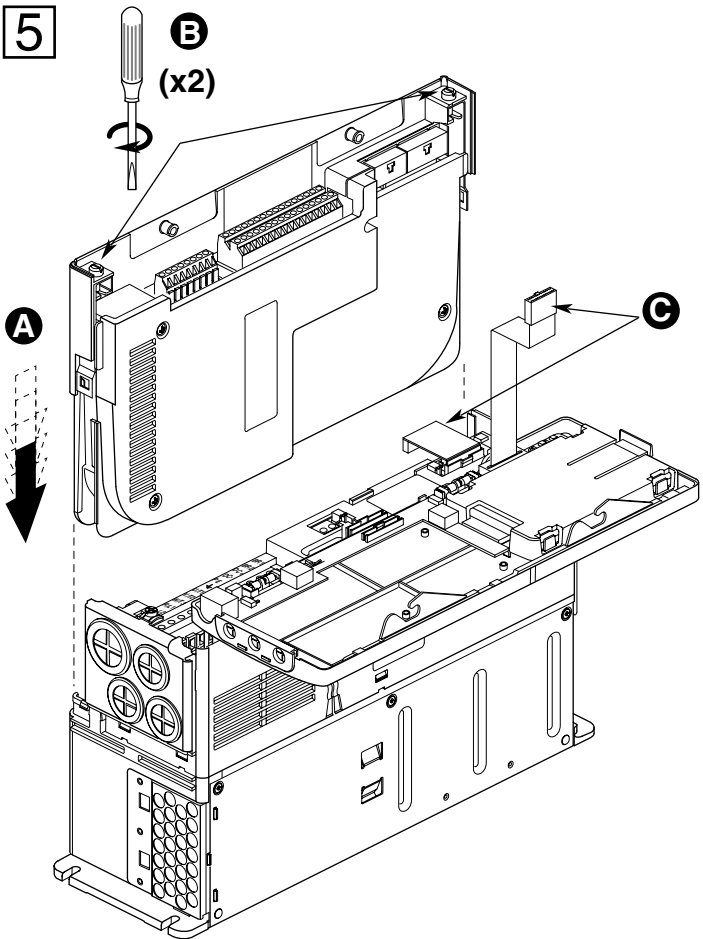

4

5

www.rockwellautomation.com

Corporate Headquarters

Rockwell Automation, 777 East Wisconsin Avenue, Suite 1400, Milwaukee, WI, 53202-5302 USA, Tel: (1) 414.212.5200, Fax: (1) 414.212.5201

Headquarters for Allen-Bradley Products, Rockwell Software Products and Global Manufacturing Solutions

Americas: Rockwell Automation, 1201 South Second Street, Milwaukee, WI 53204-2496 USA, Tel: (1) 414.382.2000, Fax: (1) 414.382.4444

Europe: Rockwell Automation SA/NV, Vorstlaan/Boulevard du Souverain 36-BP 3A/B, 1170 Brussels, Belgium, Tel: (32) 2 663 0600, Fax: (32) 2 663 0640

Asia Pacific: Rockwell Automation, 27/F Citicorp Centre, 18 Whitfield Road, Causeway Bay, Hong Kong, Tel: (852) 2887 4788, Fax: (852) 2508 1846

Headquarters for Dodge and Reliance Electric Products

Americas: Rockwell Automation, 6040 Ponders Court, Greenville, SC 29615-4617 USA, Tel: (1) 864.297.4800, Fax: (1) 864.281.2433

Europe: Rockwell Automation, Brühlstraße 22, D-74834 Elztal-Dallau, Germany, Tel: (49) 6261 9410, Fax: (49) 6261 1774

Asia Pacific: Rockwell Automation, 55 Newton Road, #11-01/02 Revenue House, Singapore 307987, Tel: (65) 351 6723, Fax: (65) 355 1733