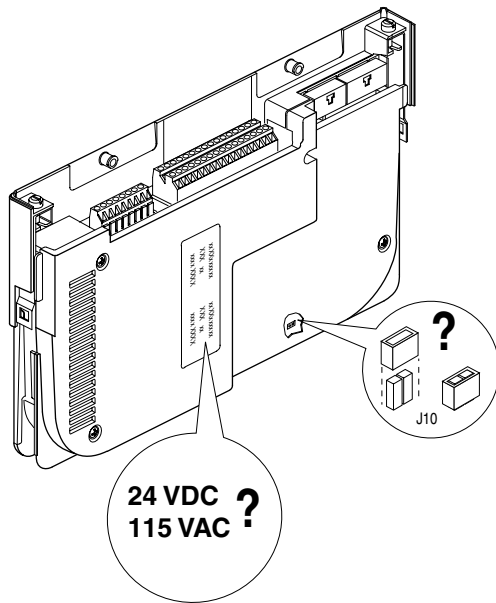

4

5

www.rockwellautomation.com

Corporate Headquarters

Rockwell Automation, 777 East Wisconsin Avenue, Suite 1400, Milwaukee, WI, 53202-5302 USA, Tel: (1) 414.212.5200, Fax: (1) 414.212.5201

Headquarters for Allen-Bradley Products, Rockwell Software Products and Global Manufacturing Solutions

Americas: Rockwell Automation, 1201 South Second Street, Milwaukee, WI 53204-2496 USA, Tel: (1) 414.382.2000, Fax: (1) 414.382.4444

Europe: Rockwell Automation SA/NV, Vorstlaan/Boulevard du Souverain 36-BP 3A/B, 1170 Brussels, Belgium, Tel: (32) 2 663 0600, Fax: (32) 2 663 0640

Asia Pacific: Rockwell Automation, 27/F Citicorp Centre, 18 Whitfield Road, Causeway Bay, Hong Kong, Tel: (852) 2887 4788, Fax: (852) 2508 1846

Headquarters for Dodge and Reliance Electric Products

Americas: Rockwell Automation, 6040 Ponders Court, Greenville, SC 29615-4617 USA, Tel: (1) 864.297.4800, Fax: (1) 864.281.2433

Europe: Rockwell Automation, Brühlstraße 22, D-74834 Elztal-Dallau, Germany, Tel: (49) 6261 9410, Fax: (49) 6261 1774

Asia Pacific: Rockwell Automation, 55 Newton Road, #11-01/02 Revenue House, Singapore 307987, Tel: (65) 351 6723, Fax: (65) 355 1733