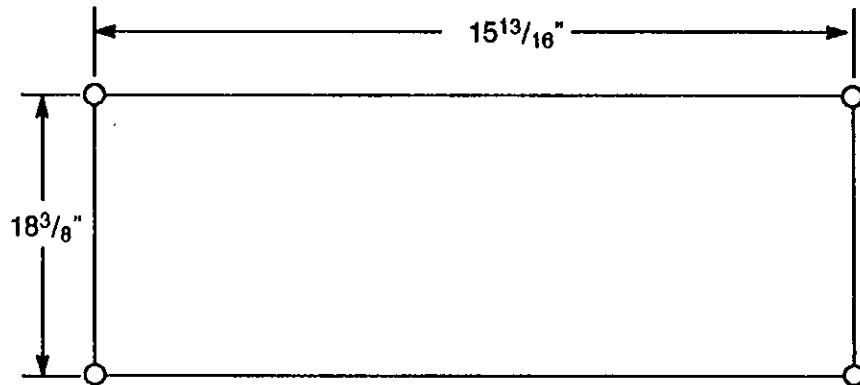

Appendix D

Rack Mounting Pattern

16-Slot Rack

10-Slot Rack

Dimensions shown are between mounting hole centers.
Diameter of mounting holes: .312"