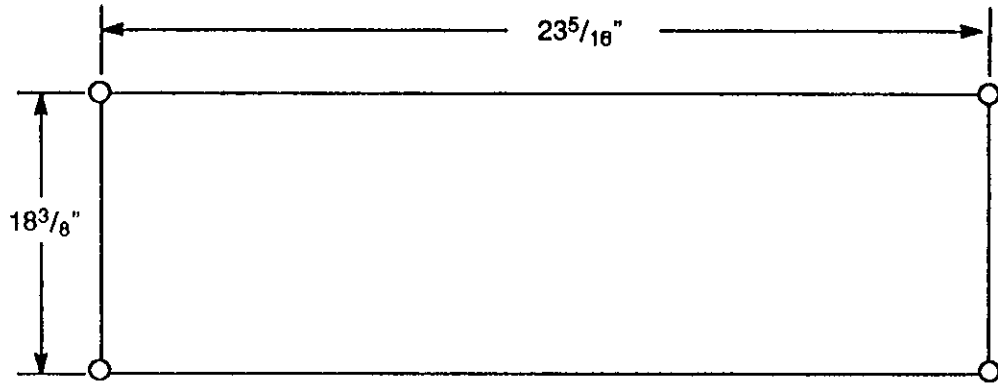

Appendix D

Rack Mounting Pattern

16-Slot Rack

10-Slot Rack

Dimensions shown are between mounting hole centers.
Diameter of mounting holes: .312"