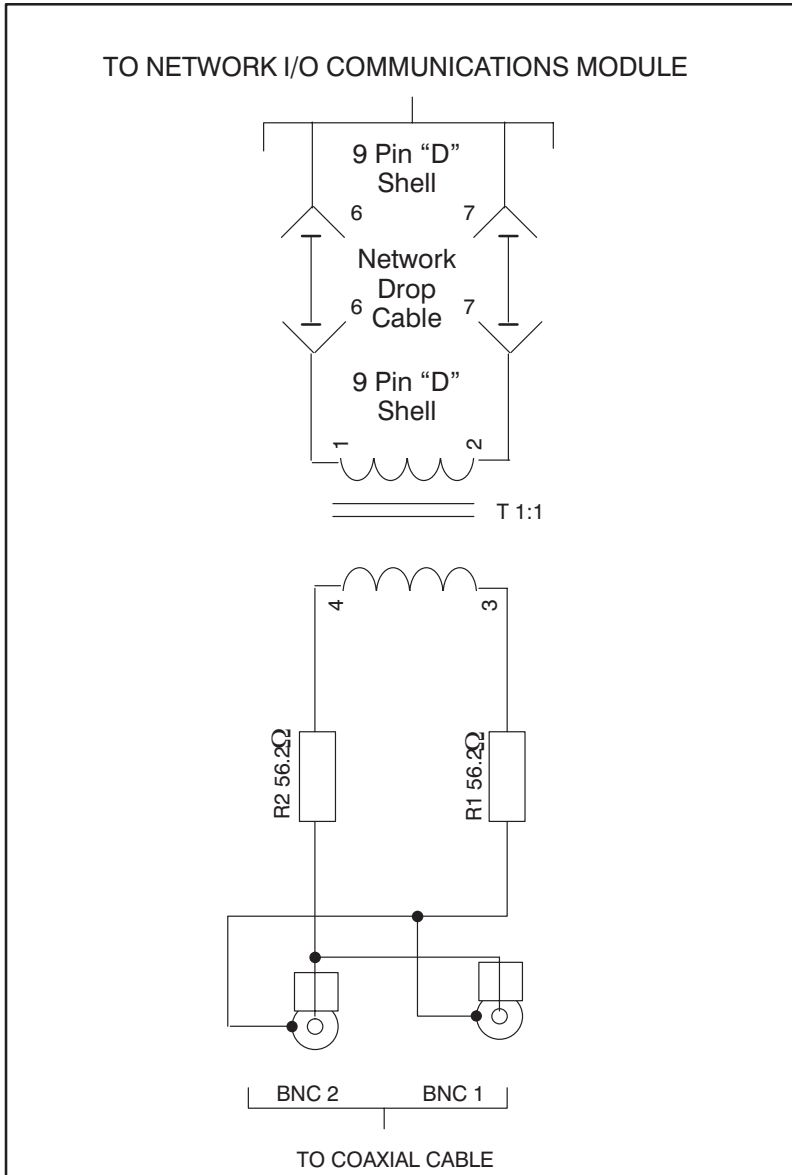

Appendix E

Schematics

Communications Passive Tap

M/N 57C380

Appendix E

(Continued)

Fiber-Optic Rack Power Supply M/N 57C368