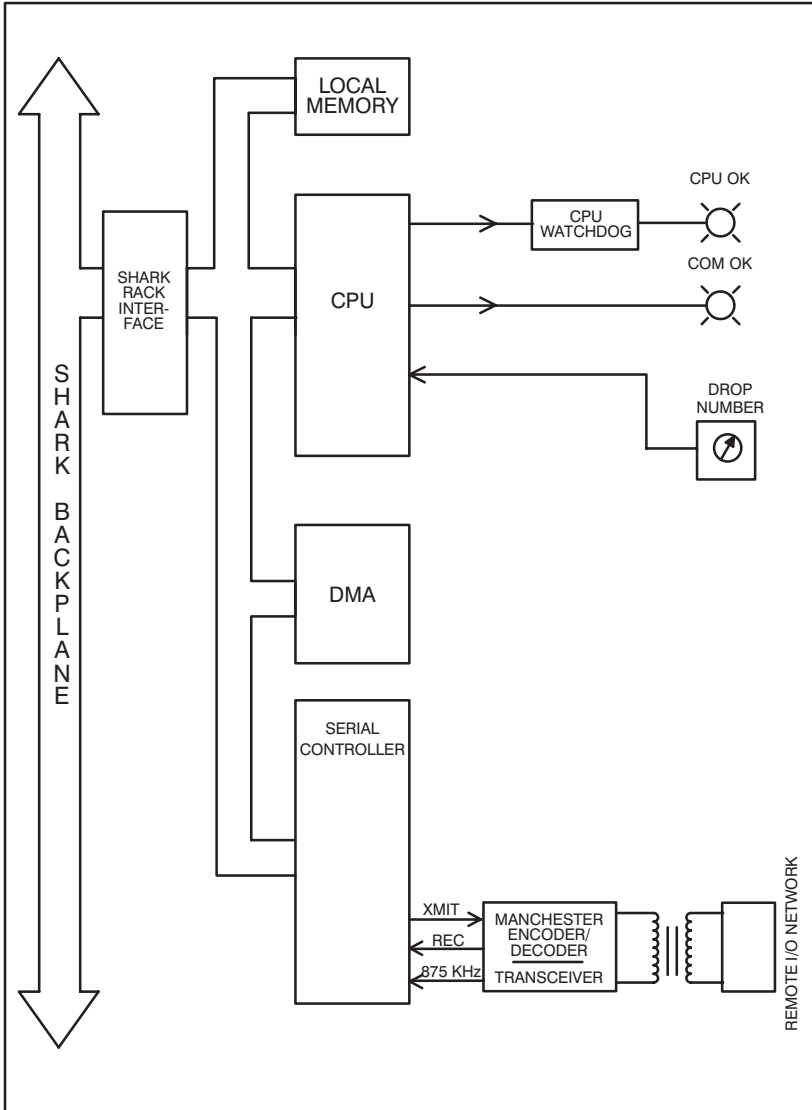

Appendix B

Block Diagrams Remote I/O Communications Module M/N 57C416

Appendix B (Continued)

AutoMax Remote I/O Shark Interface Module M/N 57C554

Appendix B

Remote I/O Head M/N 57C328 and M/N 57C330

Appendix B

Remote Drive Interface Head M/N 57C329