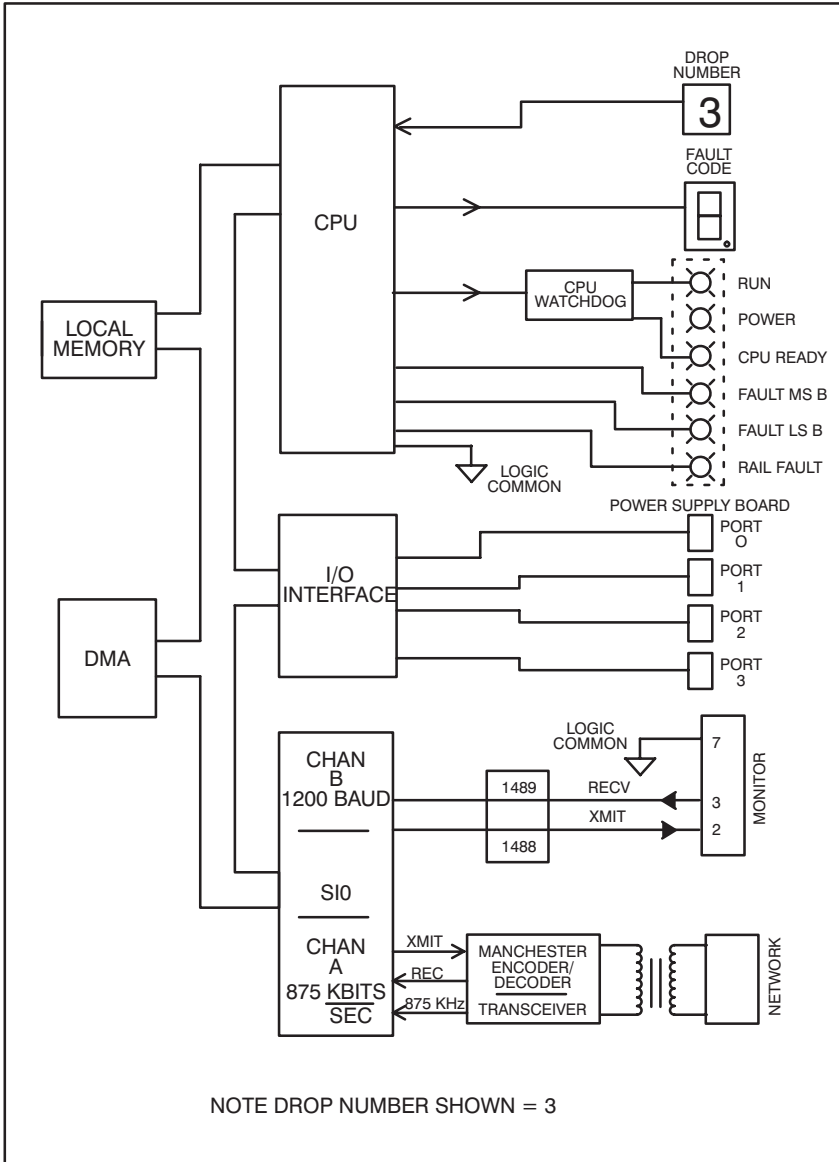

Appendix B

Block Diagrams Remote I/O Communications Module M/N 57C416

Appendix B (Continued)

AutoMax Remote I/O Shark Interface Module M/N 57C554

Appendix B

Remote I/O Head M/N 57C328 and M/N 57C330

Appendix B

Remote Drive Interface Head M/N 57C329